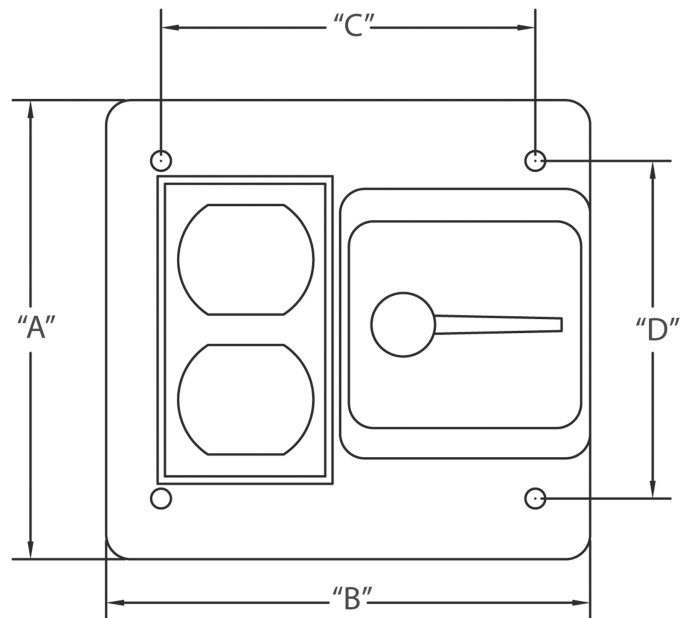

## Two Gang Duplex & Toggle Switch Cover

CANTEX 5133337 is a 2-Gang Weatherproof Duplex & Toggle Switch Cover designed for use with exposed weatherproof boxes.

- Includes gasket and screws
- For use in wet or damp locations
- Durable non-conductive PVC will not rust or corrode
- UL Listed
- Made in USA

Part Number	Trade Size	Carton Quantity	"A"	"B"	"C"	"D"
5133337	--	10	4.688	4.875	3.813	3.438

Dimensions are nominal

## SINGLE SOURCE FOR PVC ELECTRICAL

CANTEX offers a complete line of PVC Exposed Boxes as part of a full line PVC electrical products. The CANTEX Exposed Box line includes multiple sizes of Type FSC, Type FSE, Type FSS, Type FSCC, Type FDC, and Type FDE and Type FD-Blank Exposed Boxes. The line also includes Blank Single and Double Gang Covers as well as switch and toggle switch covers for Exposed Boxes.